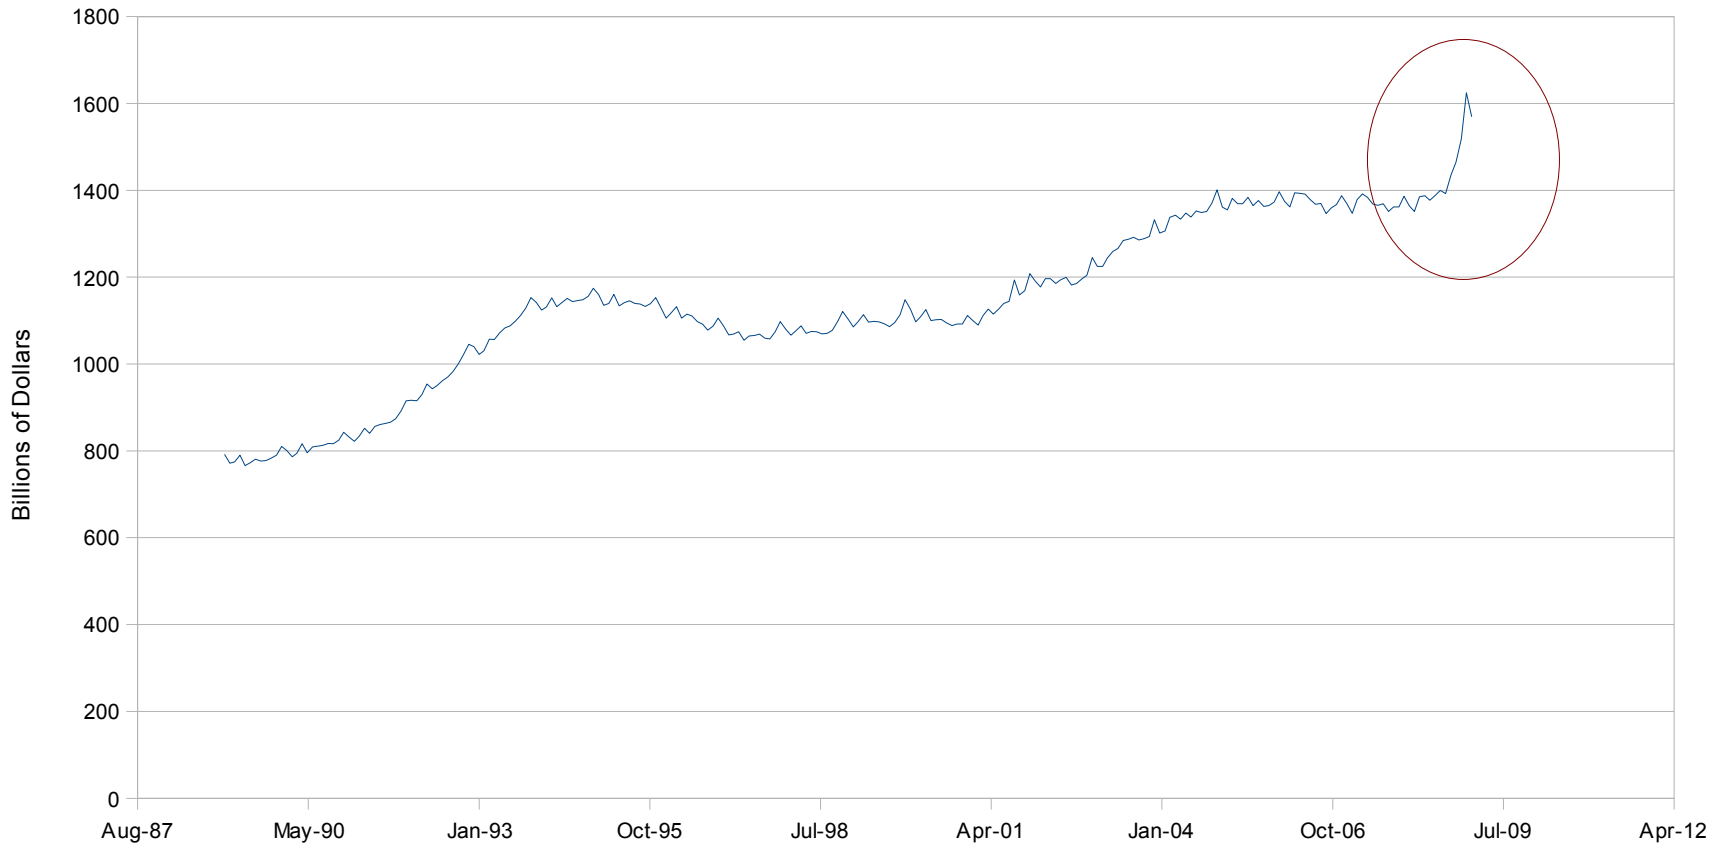

M1 Money Supply

Not Seasonally Adjusted

Source: www.federalreserve.gov/releases/h6/hist/h6hist1.txt

M1 Money Supply

(January 1989 - January 2009)

Source: www.federalreserve.gov/releases/h6/hist/h6hist1.txt

M1 Money Supply

January 2007 - January 2009

Source: www.federalreserve.gov/releases/h6/hist/h6hist1.txt