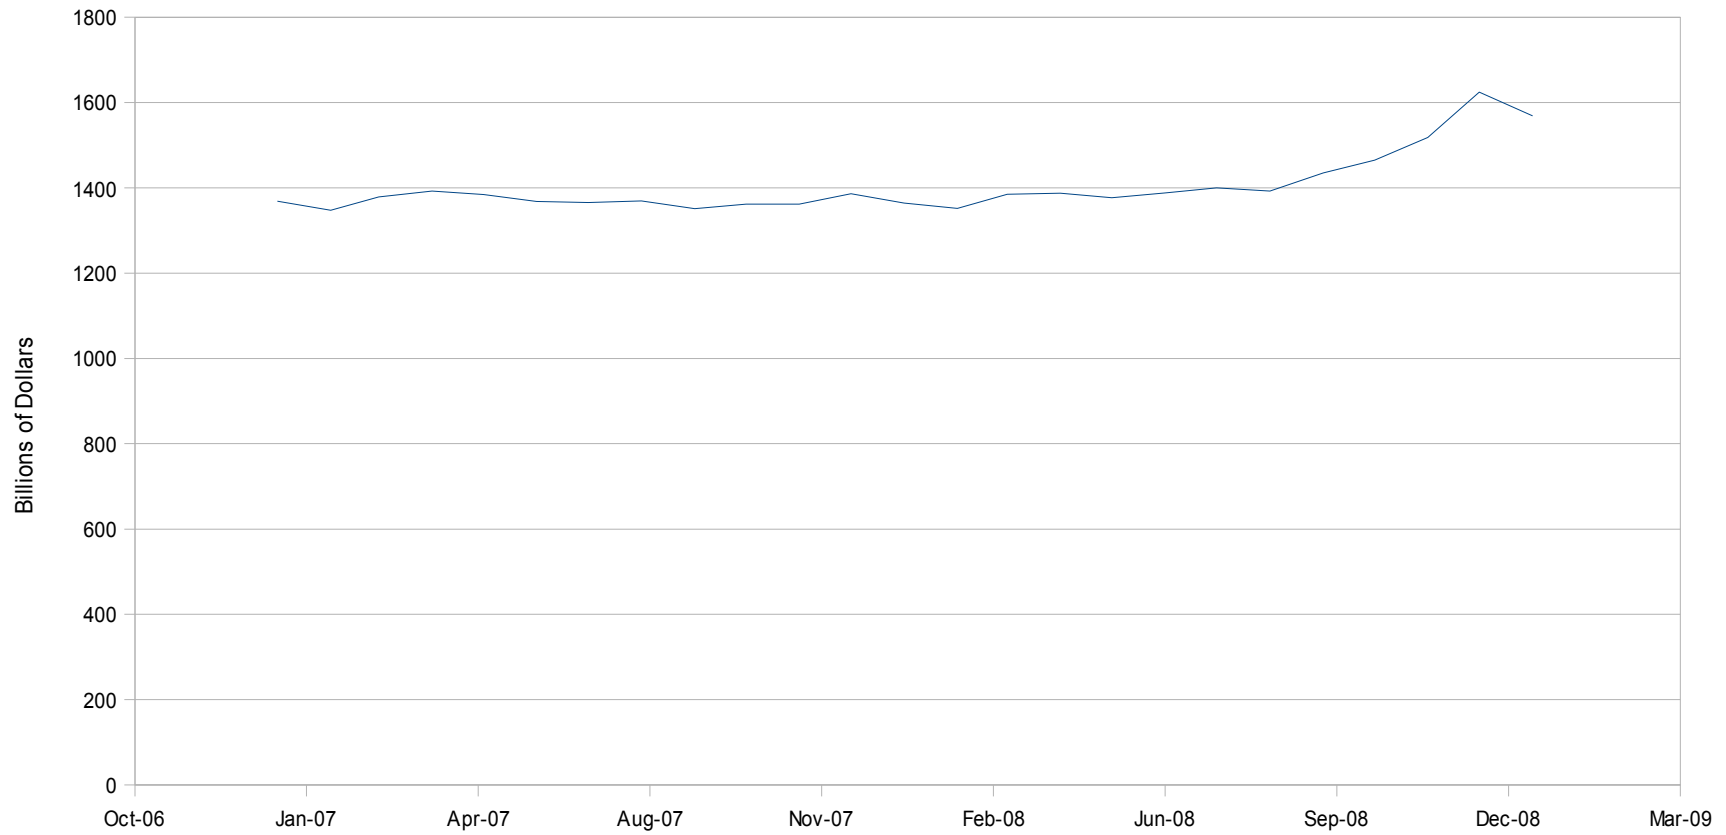

M1 Money Supply

Not Seasonally Adjusted

Source: www.federalreserve.gov/releases/h6/hist/h6hist1.txt

M1 Money Supply

(January 1989 - January 2009)

Source: www.federalreserve.gov/releases/h6/hist/h6hist1.txt

M1 Money Supply

January 2007 - January 2009

Source: www.federalreserve.gov/releases/h6/hist/h6hist1.txt